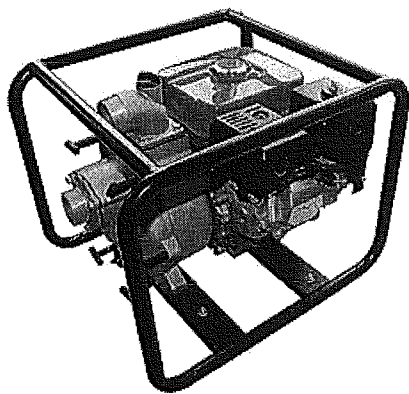

option 2
EMAIL

Pumps | Engine Driven Pumps | Portable Engine Driven Pumps

GRAINGER APPROVED
Engine Driven Pumps

Price
$866.50-$1,140.00

TECHNICAL SPECS

Item Engine Driven Pump Engine/Motor Type Gas Material of Construction Aluminum

HP: Engine Size: Tank Capacity: Inlet:

Outlet:

How can we improve the Search Experience?

Your Filters:
Clear All

Keyword trash pumps

☐ View Previously Purchased Products Only

Select items to compare

2 Products

+ Add to List ADD TO CART

Compare / Item #	Mfr. Model #	HP	Engine Size	Tank Capacity	Inlet	Outlet	Price	Ship To 68101 Pick Up	Qty
☐ 6CGH6	6CG H6	13	389cc	5.9 qt.	4" NPT	4" NPT	$1,140.00 / each	Expected to arrive Thu. Jul 14.	____
☐ 6CGH4	6CG H4	7	208cc	3.3 qt.	2" NPT	2" NPT	$866.50 / each	Expected to arrive Mon. Jul 11.	____

GRAINGER APPROVED
7 HP Aluminum 208cc Engine Driven Pump, 3.3 qt. Tank Capacity

Item # 6CGH4
Mfr. Model # 6CGH4

Catalog Page # 3280

Price
$866.50 / each

TECHNICAL SPECS

Item Engine Driven Pump Engine/Motor Type Gas