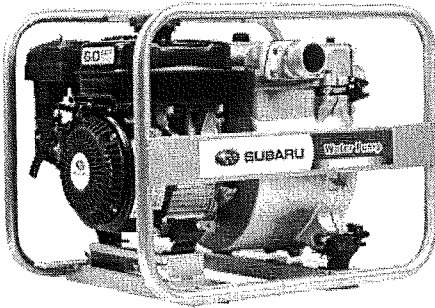

option 3

FREE UPS GROUND SHIPPING - CLICK HERE

Username

Password

Register | Forgot Password

Call Us: (800) 944-8322

My Account | Pay Invoice

CART 0 Item(s) $0.00

SHOP BY CATEGORY

What can we help you find today?

BRANDS

LOCATIONS

SPECIALS

QUICK ORDER

Home >> Subaru 2" 185 gpm 5.7 hp Trash Pump

Subaru 2" 185 gpm 5.7 hp Trash Pump

Brand: Subaru | Product Code: PKX201T(White Cap # 107PKX201T)

White Cap

$739.99

Availability: Based on Product Sourcing

QTY Add to Cart

Please Login to receive Special Pricing
Not Registered? [Create an Account](#)

- ✓ Shipped to your door
- ✓ Shipped to a Local Store

Product Details

Description

SPECIAL ORDER ONLY – Call your local branch (see Location link above).

Features

- Ensures long service life and low maintenance
- Shimmable Impeller To Volute
- Moves 5,100 gallons of water per hour
- Avoids replacing major components before their time
- Adjustable clearance as pump wears from dirt and grit
- Replaceable Wear Plate
- Silicon-Carbide Mechanical Seal
- Tubular wrap around frame protects pump during transport

Specifications

- Brand: Subaru

CONTACT US

800-944-8322

[Help Center](#)

MY ACCOUNT

[View Your Invoice/Statement](#)

[Update Your Account](#)

[Login](#)

[Register (New Accounts)](#)

ABOUT WHITE CAP

[Company Info](#)

[Careers](#)

[Branch Locations](#)

[Services](#)

[Catalog/Trader Requests](#)

[Government Customers](#)

[D.O.T. Guides by State](#)

[Trader Downloads](#)

CUSTOMER SERVICE

[Customer Assistance](#)

[Order Status](#)

[Return Policy](#)

[MSDS Publications](#)

[Request A Quote](#)

[Credit Application](#)

[Join Our Email List](#)

SECURE SHOPPING

[About SSL Certs](#)

[Site Map](#)

FOLLOW US

Request a Trader